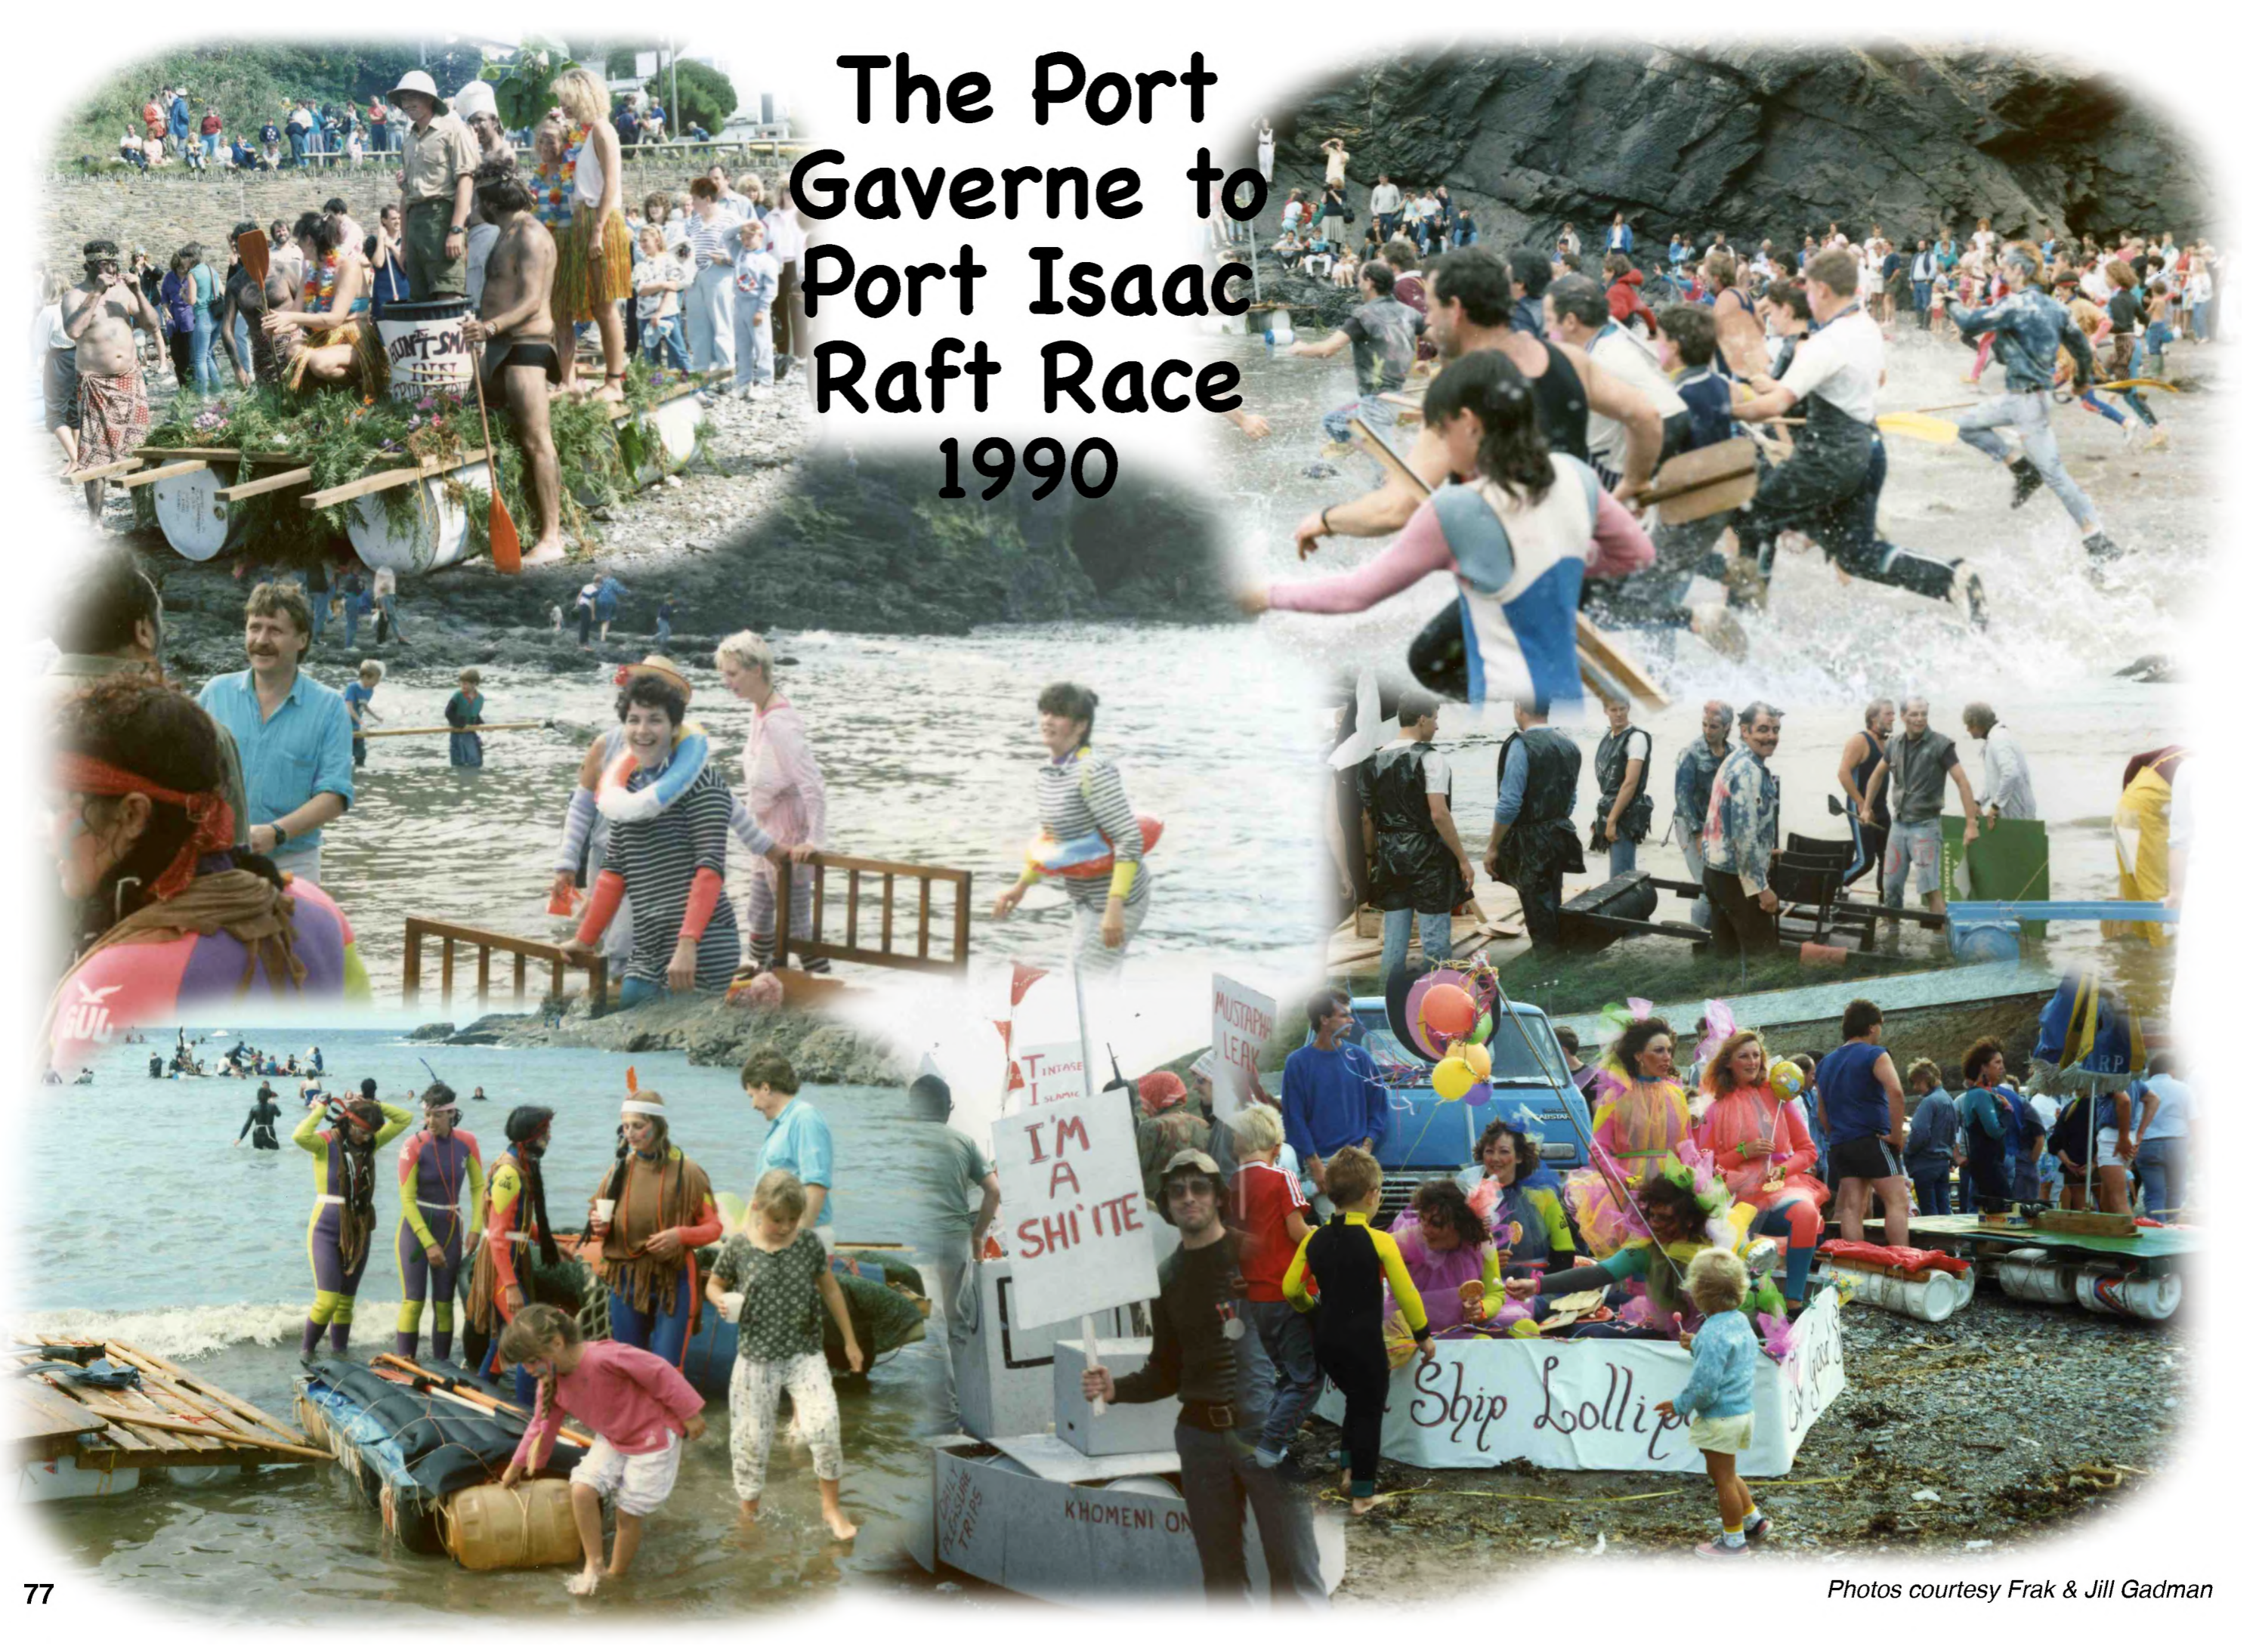

The Port Gaverne to Port Isaac Raft Race 1990

Photos courtesy Frak & Jill Gadman